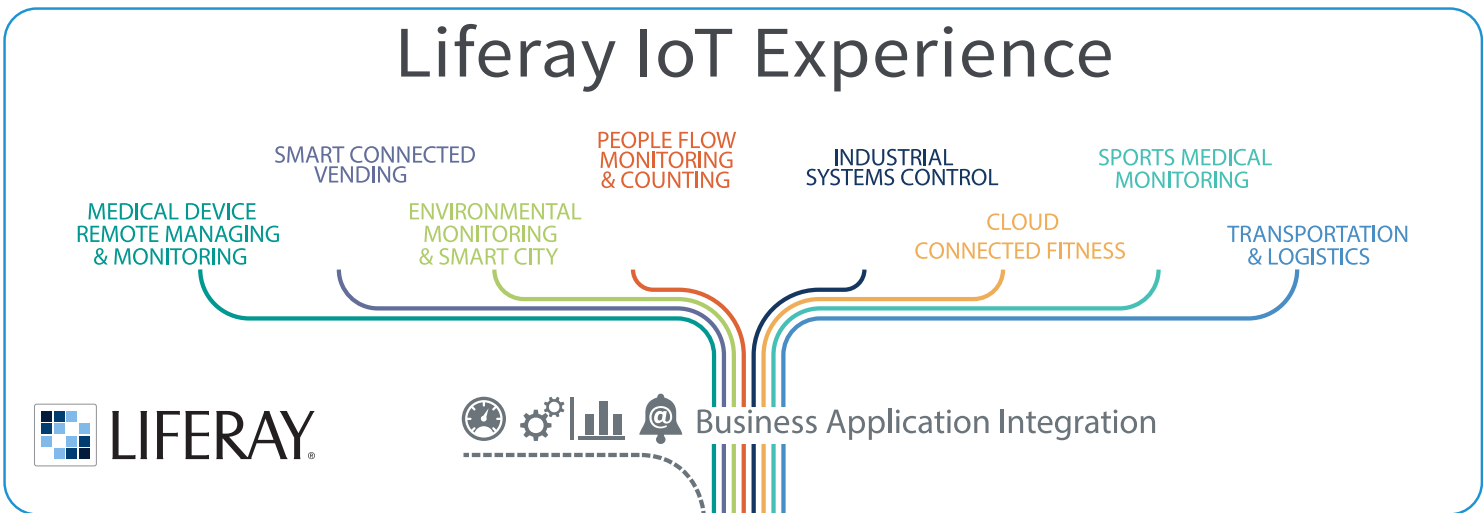

Internet of Things Strategy

Liferay IoT Experience

Connecting to the IT World

Everyware Cloud

IoT Application Enablement
Data & Device & Embedded
Application Management

M2M / IoT Communication Protocols

EUROTECH

Communication Technology Options

Multi-service Gateway

OT / Field Protocols and Interfaces

EUROTECH

SMC **LIFERAY**
PLATINUM SERVICE PARTNER